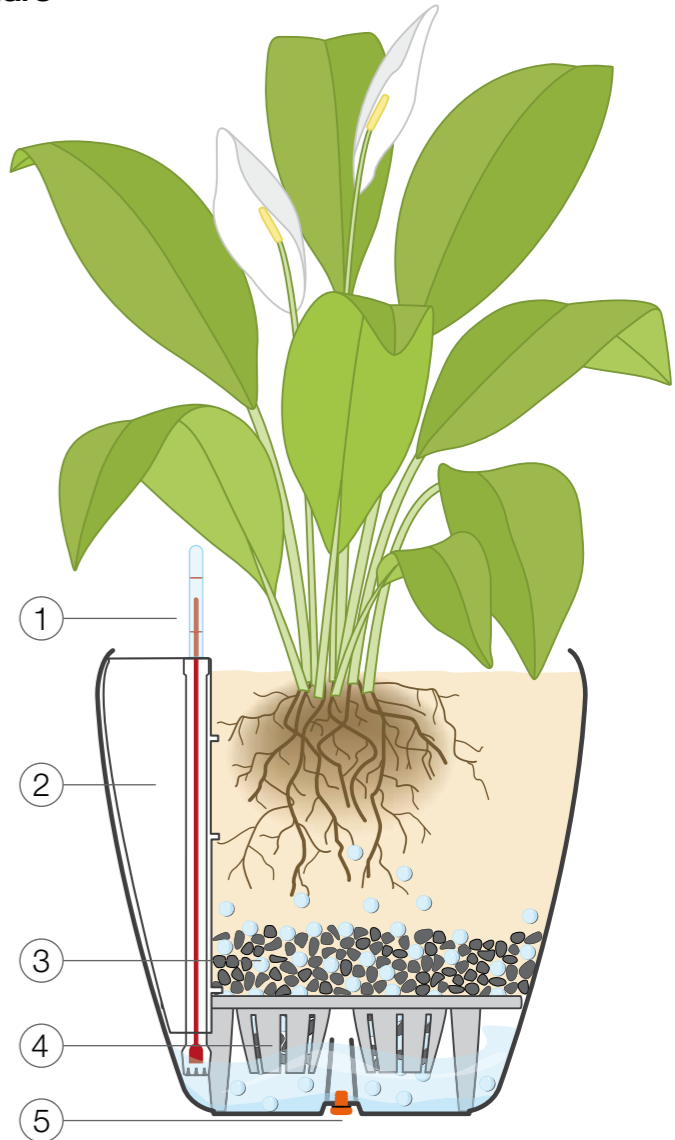

With LECHUZA, plants look after themselves.

The practical LECHUZA sub-irrigation system uses Mother Nature's example to ensure that plants thrive – indoors or out.

Enjoy effortless plant care: LECHUZA trend planters feature the tried and tested LECHUZA sub-irrigation system, which supplies plants with the water and food they need for optimum growth for up to 12 weeks (depending on the planter shape and location).

LECHUZA is the ideal solution for anyone who struggles to find the time to care for their plants: once the water reservoir is full, the plant will take care of itself while the integrated water level indicator reliably shows when the plants are thirsty again.

The LECHUZA sub-irrigation system makes plant care easy – and daily watering a thing of the past.

- ① **Water level indicator**
  Shows when a top-up is needed
- ② **Supply shaft**
  Makes refilling with water and liquid fertilizer easy
- ③ **LECHUZA-PON as a separating layer**
  Controls the water supply to the plant
- ④ **Separator**
  Forms the water reservoir in the base of the container
- ⑤ **Drain plug in the base**
  Remove for outdoor use to allow excess rainwater to drain away